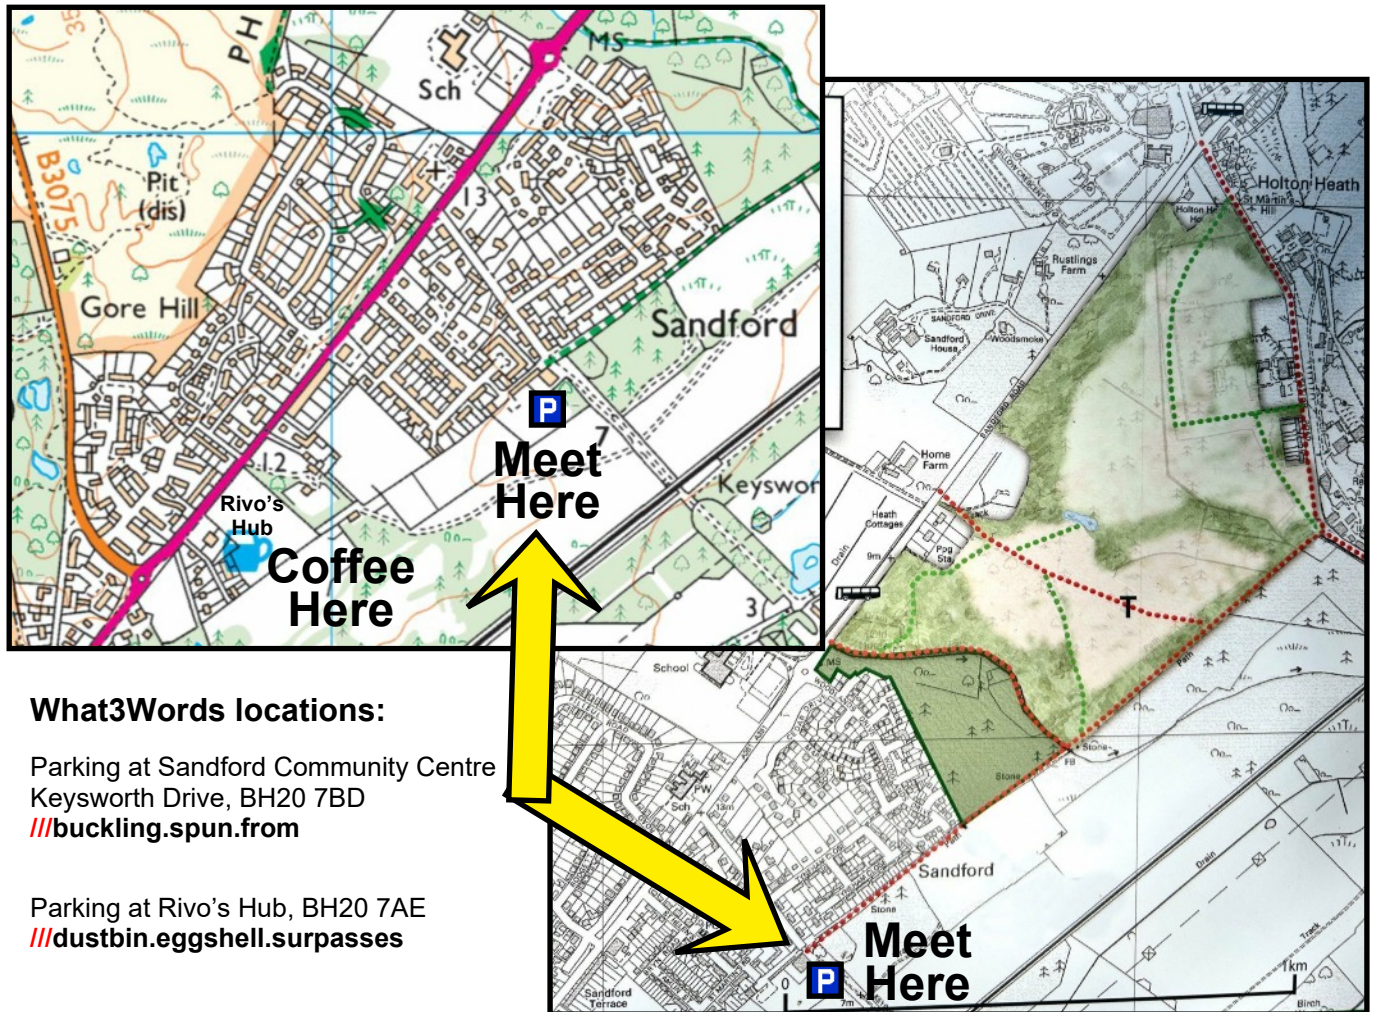

# Sandford Heath Walk

A gentle heathland walk along well defined paths. Many tree roots but no stiles. Main walk: 2 miles followed by coffee at Rivo's Hub (previously The Sandford pub). Parking provided at walk start and at Rivo's Hub.

## What3Words locations:

Parking at Sandford Community Centre  
Keyworth Drive, BH20 7BD  
[///buckling.spun.from](https://www.what3words.com////buckling.spun.from)

Parking at Rivo's Hub, BH20 7AE  
[///dustbin.eggshell.surpasses](https://www.what3words.com////dustbin.eggshell.surpasses)

Mobile Contact Numbers (on the walk day):  
Gill: 07526 362499 John: 07831 116995